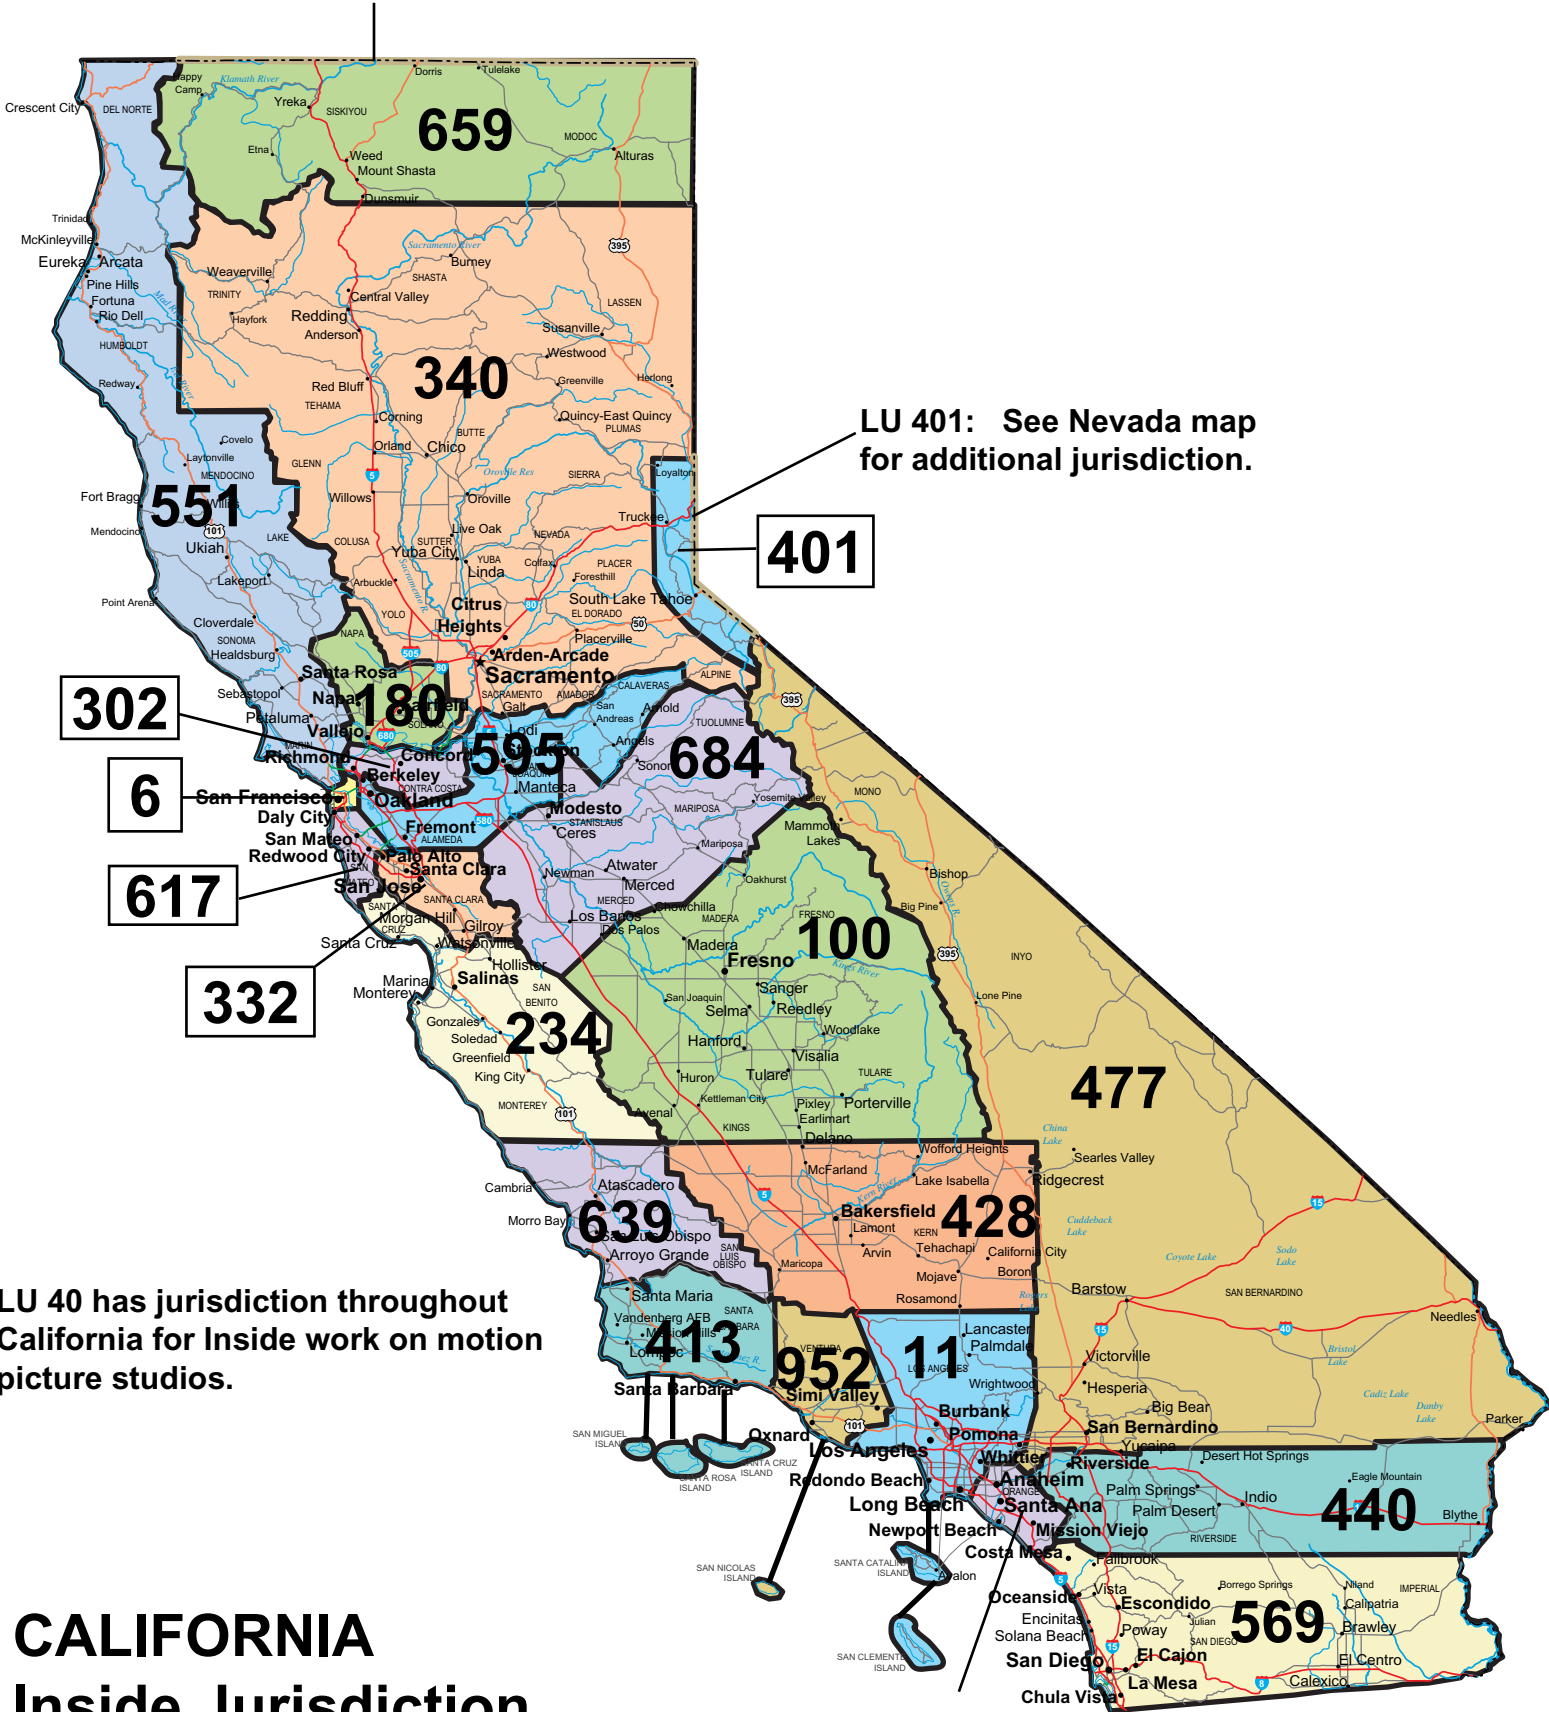

**LU 659 - Medford, Oregon**

**LU 40 has jurisdiction throughout California for Inside work on motion picture studios.**

**CALIFORNIA  
Inside Jurisdiction**

Prepared by IBEW® Research and Technical Services Department, 01/25/03.  
© 2003 International Brotherhood of Electrical Workers®

**441**